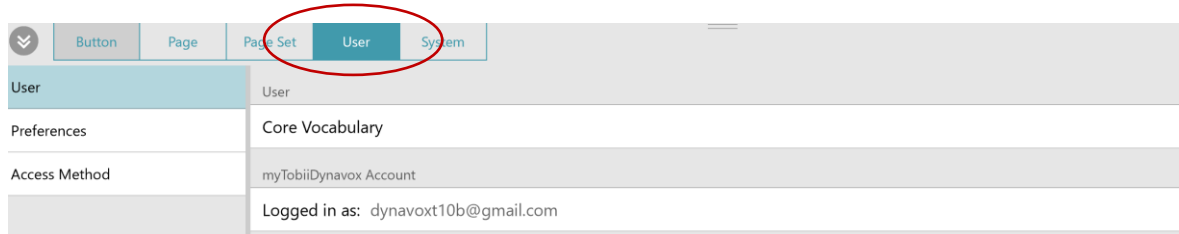

1. Connect your iPad to the internet
2. Open **TD Snap**
3. Go to the **Settings** then **User** tab to log into your MyTobiiDynavox account.

4. Once you have logged in select the **Page Set** tab. Select the current user's page set