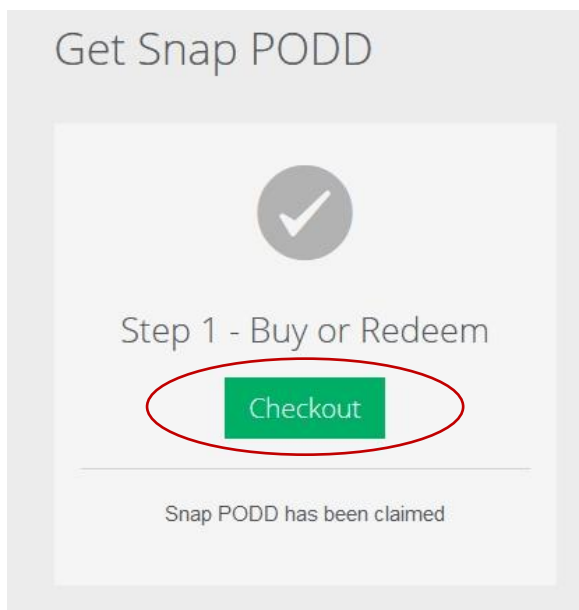

Link Assistive
E office@linkassistive.com
support@linkassistive.com
P 08 7120 6002
F 08 8312 6024
A 43 Adelaide Terrace,
Pasadena SA 5042
ABN 54 268 377 891

Redeeming your Tobii Dynavox Software Voucher PODD for TD Snap - iOS

If you have purchased the PODD add-on for TD Snap iOS you will need to redeem the voucher code on your **Invoice / Delivery Note**.

For example:

PODD for TD Snap. Physical license card with instructions. Voucher : PODD-XXXXXXXX ** Please follow attached instructions carefully to download your software.	1

Please follow the instructions below:

1. Ensure your device is connected to the internet.
2. Go to www.mytobiidynavox.com
3. **Sign in** if you already have a My Tobii Dynavox Account set up *or* **Register** if you do not yet have an account
4. Go to <https://www.mytobiidynavox.com/Store/Snap-PODD>
5. Select **Step 1 – Buy or Redeem**